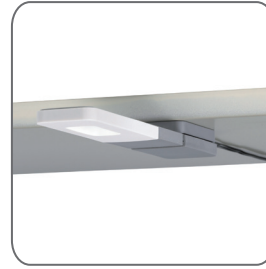

# SOTO™ LED Light

The new Steelcase LED task light will help **control glare** for the user, **control energy** spending for the company.

- Minimalistic design with simple lines, its light weight makes SOTO LED light easy to position where needed.
- Environmental friendly: Mercury free LEDs, Low energy consumption and reduced need for replacement bulbs (4 watt LED).
- 3 versions available: SOTO Standard and SOTO Extended with freestanding base or c:scape rail fixing; SOTO Mini which can be fixed under storage elements or shelves (magnetic or screws).

SOTO LED Task Lights are simple and easy to use, and are designed to complement a variety of furniture applications.

SOTO Extended LED Task Lights are longer for greater reach for deeper worksurface applications.

Mini SOTO LED has all the intelligence and design integrity of its parent: SOTO LED Task Light. Ideal to illuminate darkened areas beneath storage and shelves.