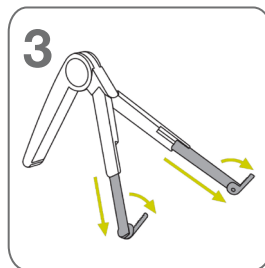

The stand is adjustable to accommodate all screen sizes.

Cricket is extremely portable: folded up, it fits in a pocket or computer bag, making it an ideal accessory to take along anywhere.

- It allows air to circulate beneath and around the computer, keeping it cool.
- It enables the use of full-size keyboard for more efficient computing.
To be used with an external keyboard and mouse.
- It can also be used with digital tablet for greater readability and more comfortable writing angle.

Folds to fit in your pocket.

Elevates screen for comfortable viewing.

Adjustable height.

Ideal for use with digital tablet.

How to use it

Technical information

Cricket laptop support	Model D58195
Colours	White / Green / Black
Folded size	(L x W x D): 20,32cm x 5,08cm x 2,54cm
Weight	170g
Height adjustment	from 11° to 60° in 6 increments
Maximum load	5,44 kg