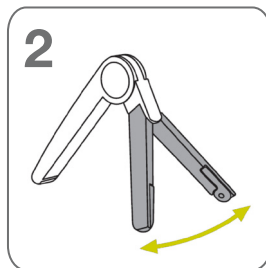

Folds to fit in your pocket.

Elevates screen for comfortable viewing.

Adjustable height.

Ideal for use with digital tablet.

How to use it

Technical information

Cricket laptop support	Model D58195
Colours	White / Green / Black
Folded size	(L x W x D): 20,32cm x 5,08cm x 2,54cm
Weight	170g
Height adjustment	from 11° to 60° in 6 increments
Maximum load	5,44 kg