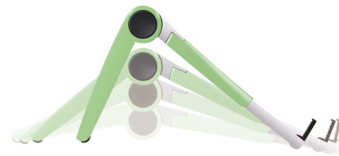

The **Cricket™ Laptop Support** elevates the screen for comfortable computing and viewing. **Cricket laptop support** provides an ergonomic viewing. It props up the laptop and allows adjusting the screen height.

The stand is adjustable to accommodate all screen sizes.

Cricket is extremely portable: folded up, it fits in a pocket or computer bag, making it an ideal accessory to take along anywhere.

- It allows air to circulate beneath and around the computer, keeping it cool.
- It enables the use of full-size keyboard for more efficient computing.
To be used with an external keyboard and mouse.
- It can also be used with digital tablet for greater readability and more comfortable writing angle.

Folds to fit in your pocket.

Elevates screen for comfortable viewing.

Adjustable height.

Ideal for use with digital tablet.

How to use it

Technical information

Cricket laptop support	Model D58195
Colours	White / Green / Black
Folded size	(L x W x D): 20,32cm x 5,08cm x 2,54cm
Weight	170g
Height adjustment	from 11° to 60° in 6 increments
Maximum load	5,44 kg