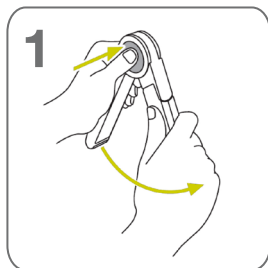

Folds to fit in your pocket.

Elevates screen for comfortable viewing.

Adjustable height.

Ideal for use with digital tablet.

How to use it

Technical information

Cricket laptop support	Model D58195
Colours	White / Green / Black
Folded size	(L x W x D): 20,32cm x 5,08cm x 2,54cm
Weight	170g
Height adjustment	from 11° to 60° in 6 increments
Maximum load	5,44 kg