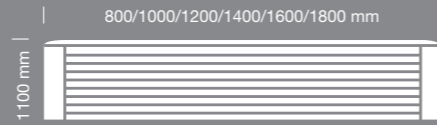

## Straight screen

fabric

accessory rail 1 side/2 sides

glass

image\*

\* image: master square glass, frosted glass, aluminium grey fluted