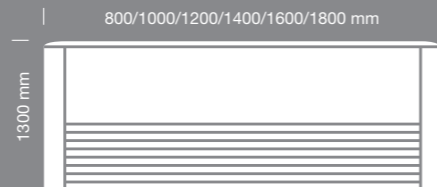

accessory rail 1 side/2 sides