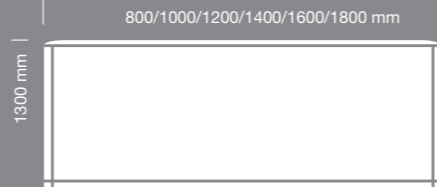

## Straight screen

fabric

accessory rail 1 side/2 sides

glass

image\*

\* image: master square glass, frosted glass, aluminium grey fluted