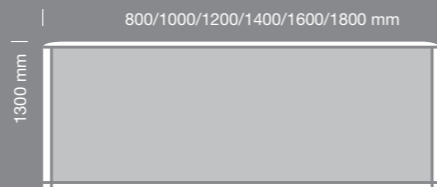

## Straight screen

fabric

accessory rail 1 side/2 sides

glass

image\*

\* image: master square glass, frosted glass, aluminium grey fluted