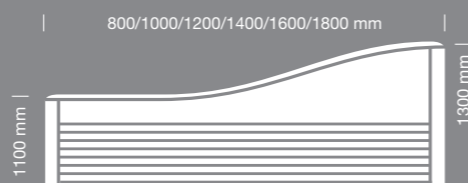

accessory rail and fabric 1 side/2 sides