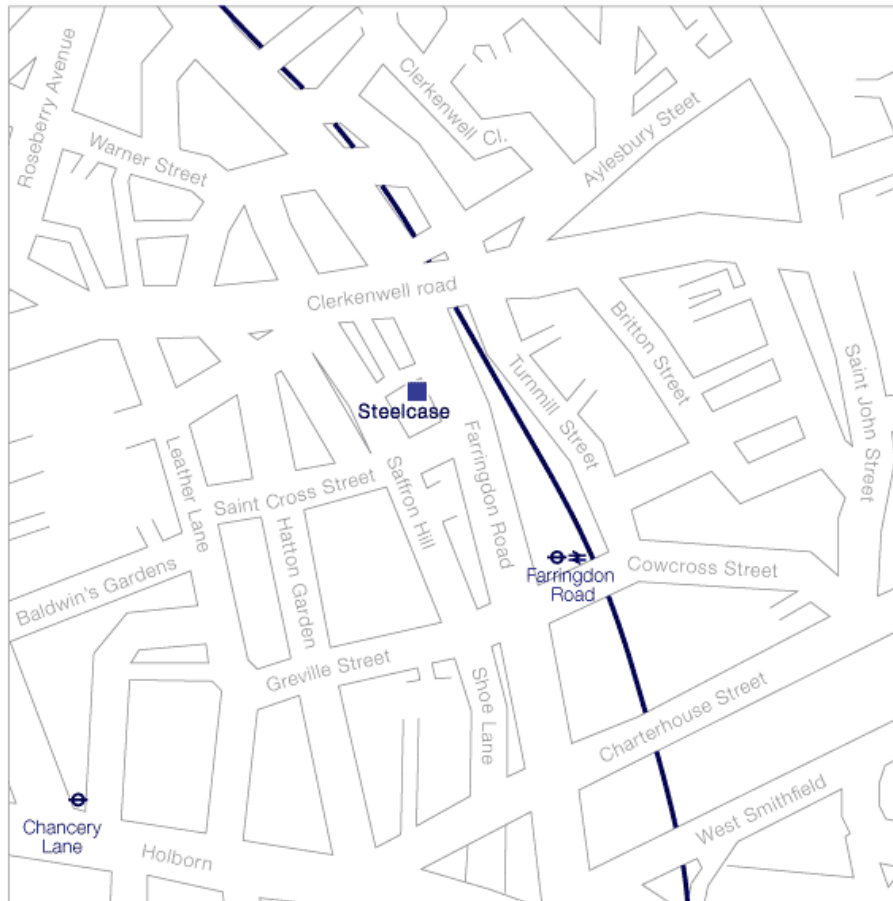

Steelcase

Directions to WorkLife London
77-79 Farringdon Road
London EC1M 3JU
Tel. +44 (0) 207 421 9000
Fax. +44 (0) 207 421 9001

How to reach us from Farringdon station:

Circle, Metropolitan and Hammersmith & City lines and some rail services run out of Farringdon tube station.

From Farringdon station, make a right towards the intersection with Farringdon Road. At the intersection, cross to the left side of the road and make a right onto Farringdon Road. Walk approximately two blocks and you will soon arrive at the Steelcase WorkLife shopfront.

Parking:

Saffron Hill Parking is located right behind our building on St. Cross Street off of Farringdon Road.